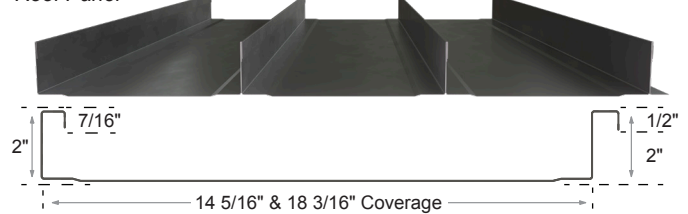

2" Mechanical *Concealed Fasteners* 24ga
Roof Panel