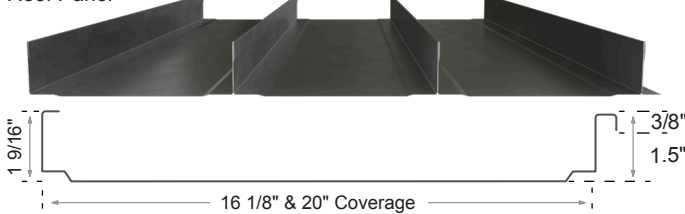

*\*minimum orders apply*

**1.5" Snap Lock Nail Strip** *Concealed Fasteners* 24ga  
Roof & Wall Panel

**1.75" Snap Lock Clip** *Concealed Fasteners* 24ga  
Roof Panel

**1.5" Mechanical** *Concealed Fasteners* 24ga  
Roof Panel