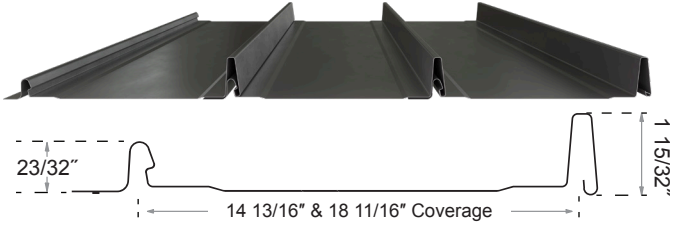

*\*minimum orders apply*

**1.5" Snap Lock Nail Strip** *Concealed Fasteners* 24ga  
Roof & Wall Panel

**1.75" Snap Lock Clip** *Concealed Fasteners* 24ga  
Roof Panel

**1.5" Mechanical** *Concealed Fasteners* 24ga  
Roof Panel