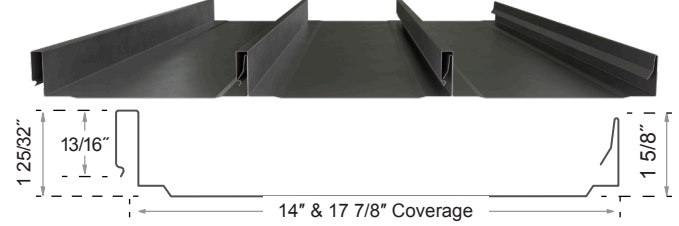

1-855-METALUS (638-2587)  
 WWW.METALAMERICA.COM  
 sales@metalamerica.com

Roll Forming Plant  
 7728 Corn Maze Way,  
 Post Falls, ID 83854

*These color samples are as close as possible to the actual colors offered. For precise color matching, please refer to metal samples.*

*\*minimum orders apply*

**1.5" Snap Lock Nail Strip** *Concealed Fasteners* 24ga  
Roof & Wall Panel

**1.75" Snap Lock Clip** *Concealed Fasteners* 24ga  
Roof Panel

**1.5" Mechanical** *Concealed Fasteners* 24ga  
Roof Panel