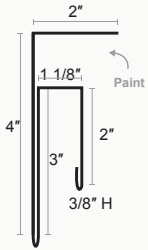

Metal America[®]
Roofing & Siding

Trim Profiles —

Flush Wall / Soffit

1-855-METALUS
(638-2587)

WWW.METALAMERICA.COM

SALES@METALAMERICA.COM

Flush Wall / Soffit

Flush Wall F and J Channel

Flush Wall Head Trim

Flush Wall Inside Corner

Flush Wall Outside Corner

Flush Wall Z Metal Wall Lite

Door Jamb

X	X
5.625	7.875
6.125	8.125
6.375	8.625
6.875	8.875
7.125	9.375
7.375	9.625
7.625	10.125

Metal America[®]
Roofing & Siding