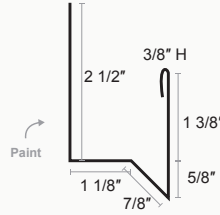

Flush Wall Head Trim

Flush Wall Inside Corner

Flush Wall Outside Corner

Flush Wall Z Metal Wall Lite

Door Jamb

X	X
5.625	7.875
6.125	8.125
6.375	8.625
6.875	8.875
7.125	9.375
7.375	9.625
7.625	10.125

Metal America[®]
Roofing & Siding