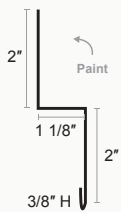

Flush Wall Head Trim

Flush Wall Inside Corner

Flush Wall Outside Corner

Flush Wall Z Metal Wall Lite

Door Jamb

X	X
5.625	7.875
6.125	8.125
6.375	8.625
6.875	8.875
7.125	9.375
7.375	9.625
7.625	10.125

Metal America[®]
Roofing & Siding