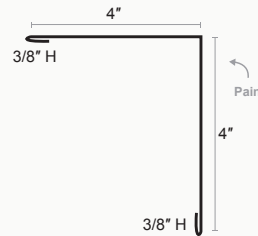

Metal America[®]
Roofing & Siding

Trim Profiles —

Flush Wall / Soffit

1-855-METALUS
(638-2587)

WWW.METALAMERICA.COM

SALES@METALAMERICA.COM

Flush Wall / Soffit

Flush Wall F and J Channel

Flush Wall Head Trim

Flush Wall Inside Corner

Flush Wall Outside Corner

Flush Wall Z Metal Wall Lite

Door Jamb

X	X
5.625	7.875
6.125	8.125
6.375	8.625
6.875	8.875
7.125	9.375
7.375	9.625
7.625	10.125

Metal America[®]
Roofing & Siding