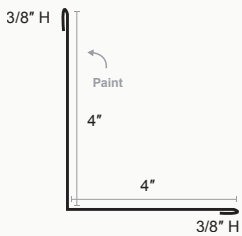

Flush Wall Head Trim

Flush Wall Inside Corner

Flush Wall Outside Corner

Flush Wall Z Metal Wall Lite

Door Jamb

X	X
5.625	7.875
6.125	8.125
6.375	8.625
6.875	8.875
7.125	9.375
7.375	9.625
7.625	10.125

Metal America[®]
Roofing & Siding