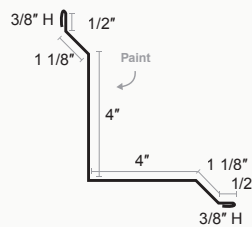

Ridge Cap

Ridge Cap Low Profile

Vented Ridge Cap

Bull Nose Eave

Custom Eave

Drip Flashing

F and J Trim

Inside Corner

TRIM PROFILES

Tuff Rib

Outside Corner

Single Track Cover

Double Track Cover

Peak Cap

Fascia Trim

Tuff Rib Head Trim

Style D

Side Wall Flashing

TRIM PROFILES

Tuff Rib

Door Jamb

X	X
5.625	7.875
6.125	8.125
6.375	8.625
6.875	8.875
7.125	9.375
7.375	9.625
7.625	10.125

Eave Flashing

Open Jamb