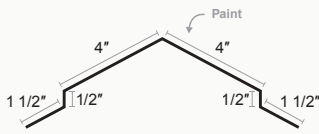

Ridge Cap

Ridge Cap Low Profile

Vented Ridge Cap

Bull Nose Eave

Custom Eave

Drip Flashing

F and J Trim

Inside Corner