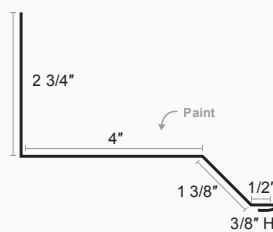

TRIM PROFILES

Tuff Rib

Outside Corner

Single Track Cover

Double Track Cover

Peak Cap

Fascia Trim

Tuff Rib Head Trim

Style D

Side Wall Flashing

TRIM PROFILES

Tuff Rib

Door Jamb

X	X
5.625	7.875
6.125	8.125
6.375	8.625
6.875	8.875
7.125	9.375
7.375	9.625
7.625	10.125

Eave Flashing

Open Jamb