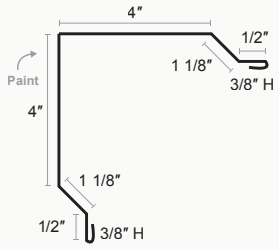

Ridge Cap

Ridge Cap Low Profile

Vented Ridge Cap

Bull Nose Eave

Custom Eave

Drip Flashing

F and J Trim

Inside Corner

TRIM PROFILES

Tuff Rib

Outside Corner

Single Track Cover

Double Track Cover

Peak Cap

Fascia Trim

Tuff Rib Head Trim

Style D

Side Wall Flashing

TRIM PROFILES

Tuff Rib

Door Jamb

X	X
5.625	7.875
6.125	8.125
6.375	8.625
6.875	8.875
7.125	9.375
7.375	9.625
7.625	10.125

Eave Flashing

Open Jamb