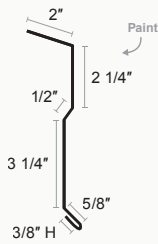

Ridge Cap

Ridge Cap Low Profile

Vented Ridge Cap

Bull Nose Eave

Custom Eave

Drip Flashing

F and J Trim

Inside Corner

TRIM PROFILES

Tuff Rib

Outside Corner

Single Track Cover

Double Track Cover

Peak Cap

Fascia Trim

Tuff Rib Head Trim

Style D

Side Wall Flashing

TRIM PROFILES

Tuff Rib

Door Jamb

X	X
5.625	7.875
6.125	8.125
6.375	8.625
6.875	8.875
7.125	9.375
7.375	9.625
7.625	10.125

Eave Flashing

Open Jamb