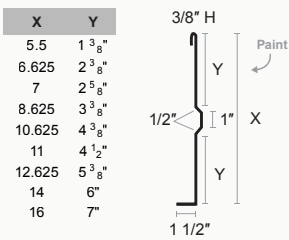

TRIM PROFILES

Tuff Rib

Outside Corner

Single Track Cover

Double Track Cover

Peak Cap

Fascia Trim

Tuff Rib Head Trim

Style D

Side Wall Flashing

TRIM PROFILES

Tuff Rib

Door Jamb

X	X
5.625	7.875
6.125	8.125
6.375	8.625
6.875	8.875
7.125	9.375
7.375	9.625
7.625	10.125

Eave Flashing

Open Jamb