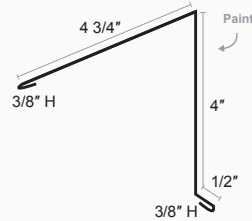

TRIM PROFILES

Tuff Rib

Outside Corner

Single Track Cover

Double Track Cover

Peak Cap

Fascia Trim

Tuff Rib Head Trim

Style D

Side Wall Flashing

TRIM PROFILES

Tuff Rib

Door Jamb

X	X
5.625	7.875
6.125	8.125
6.375	8.625
6.875	8.875
7.125	9.375
7.375	9.625
7.625	10.125

Eave Flashing

Open Jamb