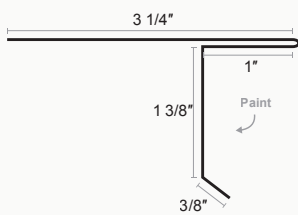

TRIM PROFILES

Tuff Rib

Outside Corner

Single Track Cover

Double Track Cover

Peak Cap

Fascia Trim

Tuff Rib Head Trim

Style D

Side Wall Flashing

TRIM PROFILES

Tuff Rib

Door Jamb

X	X
5.625	7.875
6.125	8.125
6.375	8.625
6.875	8.875
7.125	9.375
7.375	9.625
7.625	10.125

Eave Flashing

Open Jamb