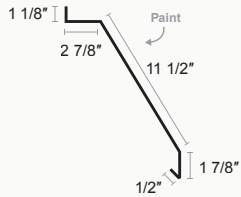

TRIM PROFILES

Tuff Rib

Outside Corner

Single Track Cover

Double Track Cover

Peak Cap

Fascia Trim

Tuff Rib Head Trim

Style D

Side Wall Flashing

TRIM PROFILES

Tuff Rib

Door Jamb

X	X
5.625	7.875
6.125	8.125
6.375	8.625
6.875	8.875
7.125	9.375
7.375	9.625
7.625	10.125

Eave Flashing

Open Jamb