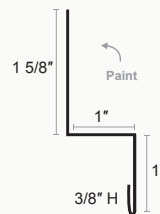

Z Metal Wall Lite