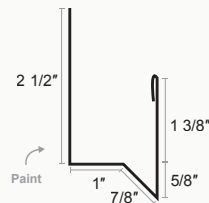

TRIM PROFILES

Tuff Rib

Outside Corner

Single Track Cover

Double Track Cover

Peak Cap

Fascia Trim

Tuff Rib Head Trim

Style D

Side Wall Flashing

TRIM PROFILES

Tuff Rib

Door Jamb

X	X
5.625	7.875
6.125	8.125
6.375	8.625
6.875	8.875
7.125	9.375
7.375	9.625
7.625	10.125

Eave Flashing

Open Jamb