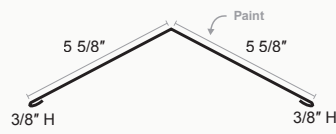

C Metal

Gable Trim

Modified Mini Gable

End Wall Flashing

Z Metal Wall Lite

Soffit C Metal

Style G Drip

Tuff Rib

Ridge Cap

Ridge Cap Low Profile

Vented Ridge Cap

Bull Nose Eave

Custom Eave

Drip Flashing

F and J Trim

Inside Corner

TRIM PROFILES

Tuff Rib

Outside Corner

Single Track Cover

Double Track Cover

Peak Cap

Fascia Trim

Tuff Rib Head Trim