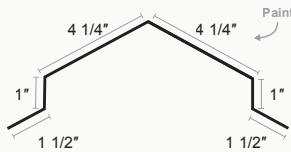

C Metal

Gable Trim

Modified Mini Gable

End Wall Flashing

Z Metal Wall Lite

Soffit C Metal

Style G Drip

Tuff Rib

Ridge Cap

Ridge Cap Low Profile

Vented Ridge Cap

Bull Nose Eave

Custom Eave

Drip Flashing

F and J Trim

Inside Corner

TRIM PROFILES

Tuff Rib

Outside Corner

Single Track Cover

Double Track Cover

Peak Cap

Fascia Trim

Tuff Rib Head Trim