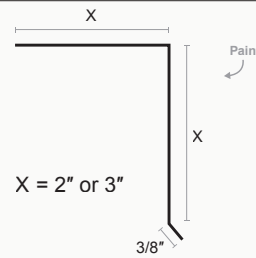

Ridge Cap

Ridge Cap Low Profile

Vented Ridge Cap

Bull Nose Eave

Custom Eave

Drip Flashing

F and J Trim

Inside Corner

TRIM PROFILES

Tuff Rib

Outside Corner

Single Track Cover

Double Track Cover

Peak Cap

Fascia Trim

Tuff Rib Head Trim