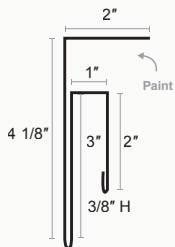

Ridge Cap

Ridge Cap Low Profile

Vented Ridge Cap

Bull Nose Eave

Custom Eave

Drip Flashing

F and J Trim

Inside Corner

TRIM PROFILES

Tuff Rib

Outside Corner

Single Track Cover

Double Track Cover

Peak Cap

Fascia Trim

Tuff Rib Head Trim

Style D

Side Wall Flashing

TRIM PROFILES

Tuff Rib

Door Jamb

X	X
5.625	7.875
6.125	8.125
6.375	8.625
6.875	8.875
7.125	9.375
7.375	9.625
7.625	10.125

Eave Flashing

Open Jamb