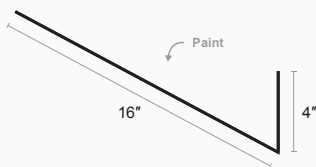

TRIM PROFILES

Tuff Rib

Outside Corner

Single Track Cover

Double Track Cover

Peak Cap

Fascia Trim

Tuff Rib Head Trim

Style D

Side Wall Flashing

TRIM PROFILES

Tuff Rib

Door Jamb

X	X
5.625	7.875
6.125	8.125
6.375	8.625
6.875	8.875
7.125	9.375
7.375	9.625
7.625	10.125

Eave Flashing

Open Jamb

3.5
4.5
5.5
6.5
7.5
8.5
9.5
10.5
11.5

Snow Break

Pitch Break

Pitch Break_Reverse

Chimney Flashing

W Valley

1-855-METALUS
(638-2587)

WWW.METALAMERICA.COM