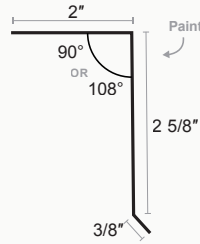

TRIM PROFILES

Tuff Rib

Outside Corner

Single Track Cover

Double Track Cover

Peak Cap

Fascia Trim

Tuff Rib Head Trim

Style D

Side Wall Flashing

TRIM PROFILES

Tuff Rib

Door Jamb

X	X
5.625	7.875
6.125	8.125
6.375	8.625
6.875	8.875
7.125	9.375
7.375	9.625
7.625	10.125

Eave Flashing

Open Jamb