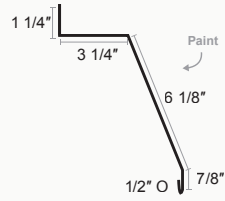

Ridge Cap

Ridge Cap Low Profile

Vented Ridge Cap

Bull Nose Eave

Custom Eave

Drip Flashing

F and J Trim

Inside Corner

TRIM PROFILES

Tuff Rib

Outside Corner

Single Track Cover

Double Track Cover

Peak Cap

Fascia Trim

Tuff Rib Head Trim

Style D

Side Wall Flashing

TRIM PROFILES

Tuff Rib

Door Jamb

X	X
5.625	7.875
6.125	8.125
6.375	8.625
6.875	8.875
7.125	9.375
7.375	9.625
7.625	10.125

Eave Flashing

Open Jamb