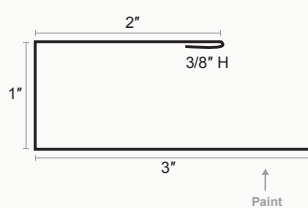

Ridge Cap

Soffit C Metal