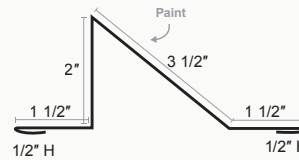

TRIM PROFILES

Tuff Rib

Door Jamb

X	X
5.625	7.875
6.125	8.125
6.375	8.625
6.875	8.875
7.125	9.375
7.375	9.625
7.625	10.125

Eave Flashing

Open Jamb

3.5
4.5
5.5
6.5
7.5
8.5
9.5
10.5
11.5

Snow Break

Pitch Break

Pitch Break_Reverse

Chimney Flashing

W Valley