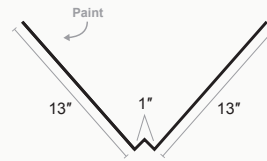

QuickLoc™

W Valley

Ridge Cap

Ridge Cap Low Profile