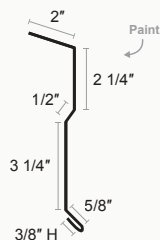

Gable Trim

Modified Mini Gable

Outside Corner

Eave Flashing

Style G Drip

Bull Nose Eave

Style D

Custom Eave

TRIM PROFILES

QuickLoc™

Drip Flashing

$X = 2"$ or $3"$

Peak Cap

QuickLoc™ C Metal

Fascia Trim

Open Jamb