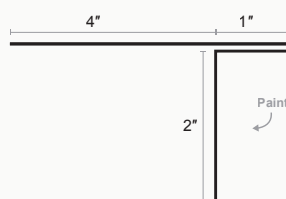

Bull Nose Eave