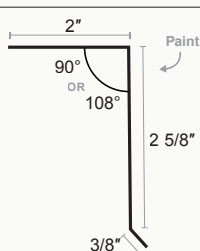

Gable Trim

Modified Mini Gable

Outside Corner

Eave Flashing

Style G Drip

Bull Nose Eave

Style D

Custom Eave

TRIM PROFILES

QuickLoc™

Drip Flashing

$X = 2"$ or $3"$

Peak Cap

QuickLoc™ C Metal

Fascia Trim

Open Jamb