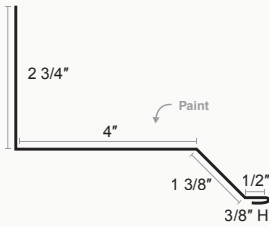

Side Wall Flashing