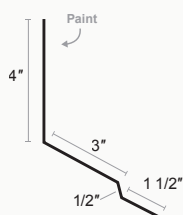

End Wall Flashing