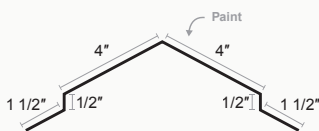

QuickLoc™

Ridge Cap

Ridge Cap Low Profile