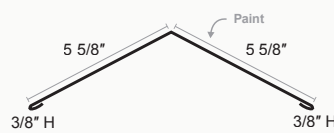

TRIM PROFILES

QuickLoc™

Drip Flashing

$X = 2"$ or $3"$

Peak Cap

QuickLoc™ C Metal

Fascia Trim

Open Jamb

Ridge Cap

Ridge Cap Low Profile

Vented Ridge Cap