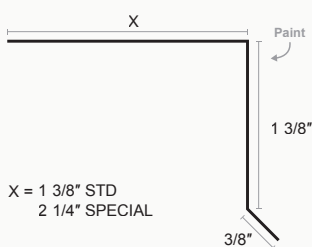

Style G Drip