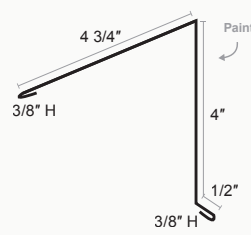

TRIM PROFILES

QuickLoc™

Drip Flashing

$X = 2"$ or $3"$

Peak Cap

QuickLoc™ C Metal

Fascia Trim

Open Jamb