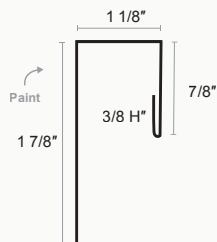

TRIM PROFILES

QuickLoc™

Drip Flashing

$X = 2"$ or $3"$

Peak Cap

QuickLoc™ C Metal

Fascia Trim

Open Jamb