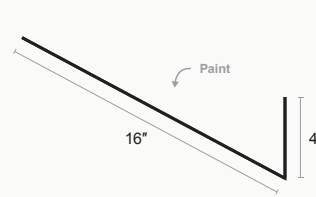

Chimney Flashing