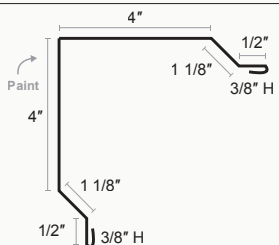

Outside Corner