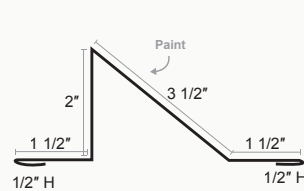

TRIM PROFILES

QuickLoc™

Drip Flashing

$X = 2"$ or $3"$

Peak Cap

QuickLoc™ C Metal

Fascia Trim

Open Jamb

Snow Break

End Wall Flashing

Chimney Flashing