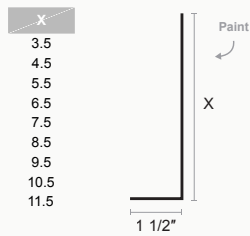

TRIM PROFILES

QuickLoc™

Drip Flashing

$X = 2"$ or $3"$

Peak Cap

QuickLoc™ C Metal

Fascia Trim

Open Jamb