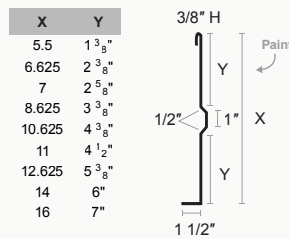

TRIM PROFILES

QuickLoc™

Drip Flashing

$X = 2"$ or $3"$

Peak Cap

QuickLoc™ C Metal

Fascia Trim

Open Jamb