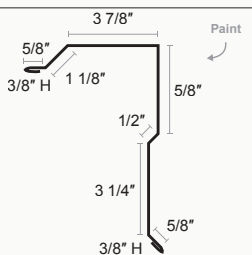

TRIM PROFILES

QuickLoc™

Gable Trim