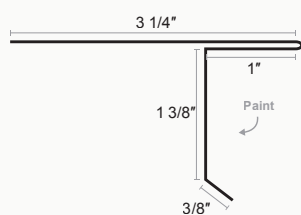

TRIM PROFILES

QuickLoc™

Style D