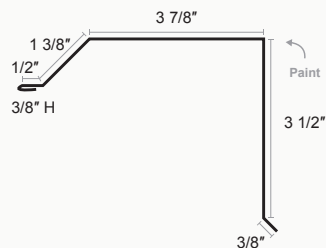

Modified Mini Gable