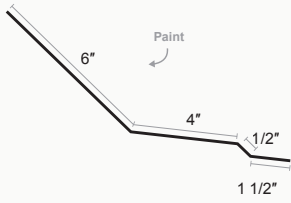

QuickLoc™

Pitch Break