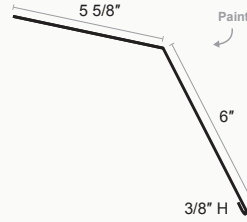

Pitch Break_Reverse