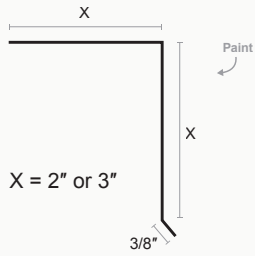

TRIM PROFILES

QuickLoc™

Drip Flashing

$X = 2"$ or $3"$

Peak Cap

QuickLoc™ C Metal

Fascia Trim

Open Jamb