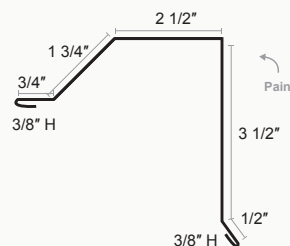

PBR Mini Gable