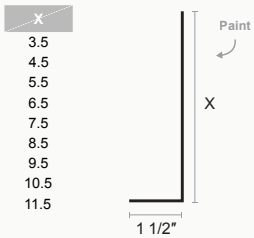

X = 1 3/8" STD
2 1/4" SPECIAL

Bull Nose Eave

Custom Eave

Drip Flashing

X = 2" or 3"

Style D

PBR Base Metal

PBR Outside Corner

TRIM PROFILES

PBR

Peak Cap

PBR Wainscott Trim

PBR Wainscott Trim, Color In

Fascia Trim

Open Jamb

PBR C Metal