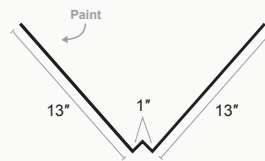

TRIM PROFILES

PBR

Peak Cap

PBR Wainscott Trim

PBR Wainscott Trim, Color In

Fascia Trim

Open Jamb

PBR C Metal

PBR C Metal, Color In

End Wall Flashing

PBR

Pitch Break

Pitch Break_Reverse

Chimney Flashing

W Valley

Snow Break