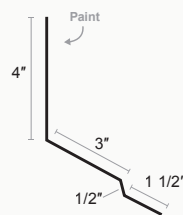

End Wall Flashing