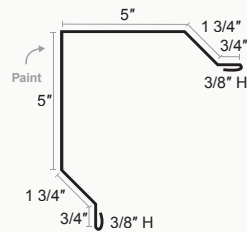

X = 1 3/8" STD
2 1/4" SPECIAL

Bull Nose Eave

Custom Eave

Drip Flashing

X = 2" or 3"

Style D

PBR Base Metal

PBR Outside Corner