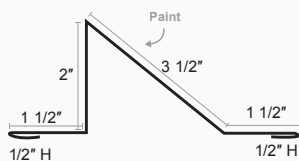

PBR

W Valley

Snow Break

Ridge Cap

Ridge Cap Low Profile