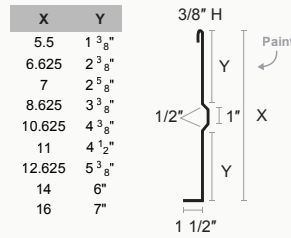

X = 1 3/8" STD
2 1/4" SPECIAL

Bull Nose Eave

Custom Eave

Drip Flashing

X = 2" or 3"

Style D

PBR Base Metal

PBR Outside Corner

TRIM PROFILES

PBR

Peak Cap

PBR Wainscott Trim

PBR Wainscott Trim, Color In

Fascia Trim

Open Jamb

PBR C Metal