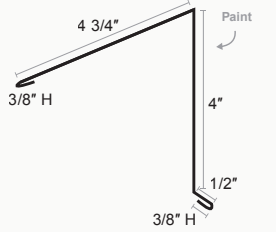

X = 1 3/8" STD
2 1/4" SPECIAL

Bull Nose Eave

Custom Eave

Drip Flashing

X = 2" or 3"

Style D

PBR Base Metal

PBR Outside Corner

TRIM PROFILES

PBR

Peak Cap

PBR Wainscott Trim

PBR Wainscott Trim, Color In

Fascia Trim

Open Jamb

PBR C Metal