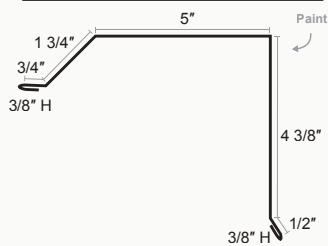

Metal America[®]
Roofing & Siding

Trim Profiles —

PBR

PBR Gable Trim

PBR Mini Gable

PBR

Eave Flashing

Style G Drip

X = 1 3/8" STD
2 1/4" SPECIAL

Bull Nose Eave

Custom Eave

Drip Flashing

X = 2" or 3"

Style D

PBR Base Metal

PBR Outside Corner