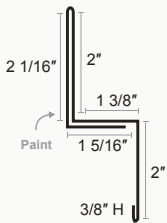

X = 1 3/8" STD
2 1/4" SPECIAL

Bull Nose Eave

Custom Eave

Drip Flashing

X = 2" or 3"

Style D

PBR Base Metal

PBR Outside Corner

TRIM PROFILES

PBR

Peak Cap

PBR Wainscott Trim

PBR Wainscott Trim, Color In

Fascia Trim

Open Jamb

PBR C Metal