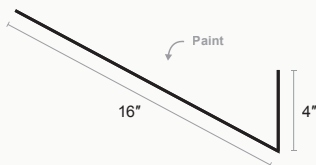

TRIM PROFILES

PBR

Peak Cap

PBR Wainscott Trim

PBR Wainscott Trim, Color In

Fascia Trim

Open Jamb

PBR C Metal

PBR C Metal, Color In

End Wall Flashing

PBR

Pitch Break

Pitch Break_Reverse

Chimney Flashing

W Valley

Snow Break

Ridge Cap

Ridge Cap Low Profile

Vented Ridge Cap