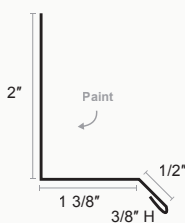

X = 1 3/8" STD
2 1/4" SPECIAL

Bull Nose Eave

Custom Eave

Drip Flashing

X = 2" or 3"

Style D

PBR Base Metal

PBR Outside Corner

TRIM PROFILES

PBR

Peak Cap

PBR Wainscott Trim

PBR Wainscott Trim, Color In

Fascia Trim

Open Jamb

PBR C Metal