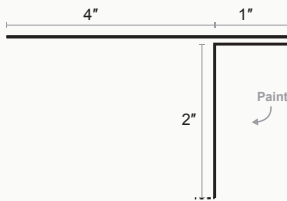

X = 1 3/8" STD
2 1/4" SPECIAL

Bull Nose Eave

Custom Eave

Drip Flashing

X = 2" or 3"

Style D

PBR Base Metal

PBR Outside Corner