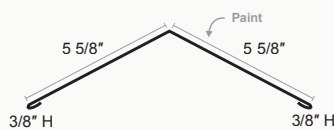

X = 1 3/8" STD
2 1/4" SPECIAL

Bull Nose Eave

Custom Eave

Drip Flashing

X = 2" or 3"

Style D

PBR Base Metal

PBR Outside Corner

TRIM PROFILES

PBR

Peak Cap

PBR Wainscott Trim

PBR Wainscott Trim, Color In

Fascia Trim

Open Jamb

PBR C Metal

PBR C Metal, Color In

End Wall Flashing

PBR

Pitch Break

Pitch Break_Reverse

Chimney Flashing

W Valley

Snow Break

Ridge Cap

Ridge Cap Low Profile

Vented Ridge Cap