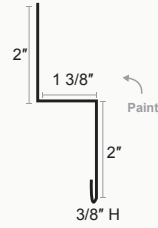

X = 1 3/8" STD
2 1/4" SPECIAL

Bull Nose Eave

Custom Eave

Drip Flashing

X = 2" or 3"

Style D

PBR Base Metal

PBR Outside Corner

TRIM PROFILES

PBR

Peak Cap

PBR Wainscott Trim

PBR Wainscott Trim, Color In

Fascia Trim

Open Jamb

PBR C Metal