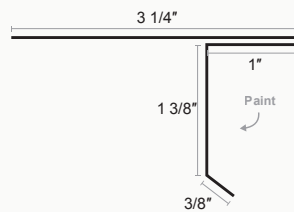

X = 1 3/8" STD
2 1/4" SPECIAL

Bull Nose Eave

Custom Eave

Drip Flashing

X = 2" or 3"

Style D

PBR Base Metal

PBR Outside Corner