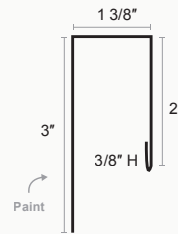

X = 1 3/8" STD
2 1/4" SPECIAL

Bull Nose Eave

Custom Eave

Drip Flashing

X = 2" or 3"

Style D

PBR Base Metal

PBR Outside Corner

TRIM PROFILES

PBR

Peak Cap

PBR Wainscott Trim

PBR Wainscott Trim, Color In

Fascia Trim

Open Jamb

PBR C Metal