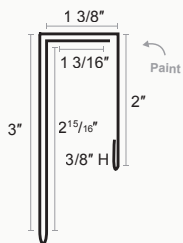

PBR C Metal, Color In