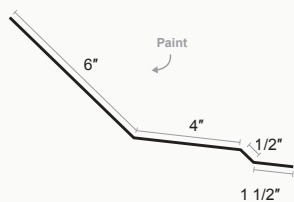

TRIM PROFILES

PBR

Peak Cap

PBR Wainscott Trim

PBR Wainscott Trim, Color In

Fascia Trim

Open Jamb

PBR C Metal

PBR C Metal, Color In

End Wall Flashing

PBR

Pitch Break

Pitch Break_Reverse

Chimney Flashing

W Valley

Snow Break

Ridge Cap

Ridge Cap Low Profile

Vented Ridge Cap