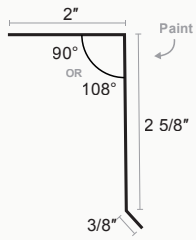

Metal America[®]
Roofing & Siding

Trim Profiles —

PBR

PBR Gable Trim

PBR Mini Gable

PBR

Eave Flashing

Style G Drip

X = 1 3/8" STD
2 1/4" SPECIAL

Bull Nose Eave

Custom Eave

Drip Flashing

X = 2" or 3"

Style D

PBR Base Metal

PBR Outside Corner