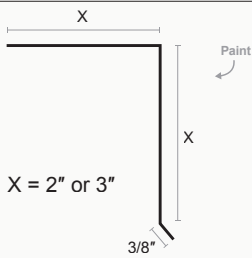

X = 1 3/8" STD
2 1/4" SPECIAL

Bull Nose Eave

Custom Eave

Drip Flashing

X = 2" or 3"

Style D

PBR Base Metal

PBR Outside Corner