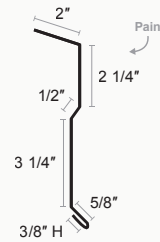

Metal America[®]
Roofing & Siding

Trim Profiles —

PBR

PBR Gable Trim

PBR Mini Gable

PBR

Eave Flashing

Style G Drip

X = 1 3/8" STD
2 1/4" SPECIAL

Bull Nose Eave

Custom Eave

Drip Flashing

X = 2" or 3"

Style D

PBR Base Metal

PBR Outside Corner