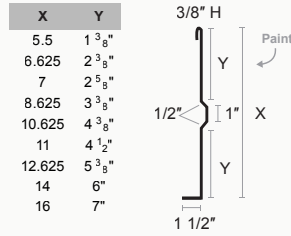

Corrugated Z Metal Wall Lite

Corrugated C Metal

F and J Trim

Fascia Trim

Open Jamb

Corrugated Base Metal

Corrugated Head Trim

End Wall Flashing