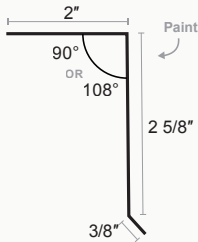

Metal America[®]
Roofing & Siding

Trim Profiles —

CORRUGATED

1-855-METALUS
(638-2587)

WWW.METALAMERICA.COM

SALES@METALAMERICA.COM

Corrugated

Corrugated Outside Corner

Corrugated Inside Corner

Eave Flashing

Style G Drip

Bull Nose Eave

Custom Eave

Drip Flashing

Peak Cap

Corrugated