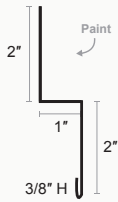

Corrugated Inside Corner

Eave Flashing

Style G Drip

Bull Nose Eave

Custom Eave

Drip Flashing

Peak Cap

Corrugated

Corrugated Z Metal Wall Lite

Corrugated C Metal

F and J Trim

Fascia Trim

Open Jamb

Corrugated Base Metal

Corrugated Head Trim

End Wall Flashing