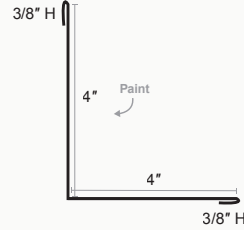

Corrugated Inside Corner

Eave Flashing

Style G Drip

Bull Nose Eave

Custom Eave

Drip Flashing

Peak Cap

Corrugated