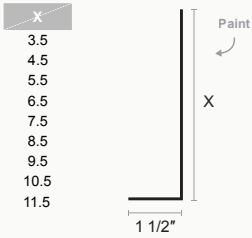

Corrugated Inside Corner

Eave Flashing

Style G Drip

Bull Nose Eave

Custom Eave

Drip Flashing

Peak Cap

Corrugated

Corrugated Z Metal Wall Lite

Corrugated C Metal

F and J Trim

Fascia Trim

Open Jamb

Corrugated Base Metal

Corrugated Head Trim

End Wall Flashing