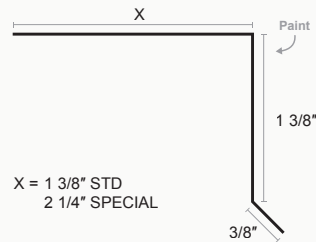

Metal America[®]
Roofing & Siding

Trim Profiles —

CORRUGATED

1-855-METALUS
(638-2587)

WWW.METALAMERICA.COM

SALES@METALAMERICA.COM

Corrugated

Corrugated Outside Corner

Corrugated Inside Corner

Eave Flashing

Style G Drip

Bull Nose Eave

Custom Eave

Drip Flashing

Peak Cap

Corrugated