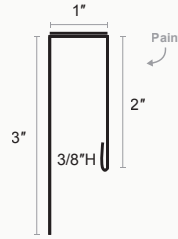

Corrugated Inside Corner

Eave Flashing

Style G Drip

Bull Nose Eave

Custom Eave

Drip Flashing

Peak Cap

Corrugated

Corrugated Z Metal Wall Lite

Corrugated C Metal

F and J Trim

Fascia Trim

Open Jamb

Corrugated Base Metal

Corrugated Head Trim

End Wall Flashing