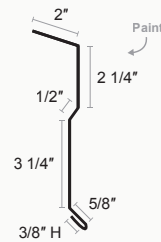

Corrugated Inside Corner

Eave Flashing

Style G Drip

Bull Nose Eave

Custom Eave

Drip Flashing

Peak Cap

Corrugated

Corrugated Z Metal Wall Lite

Corrugated C Metal

F and J Trim

Fascia Trim

Open Jamb

Corrugated Base Metal

Corrugated Head Trim

End Wall Flashing