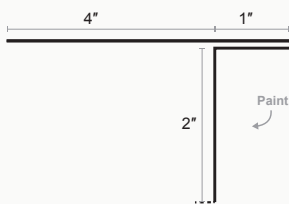

Corrugated Inside Corner

Eave Flashing

Style G Drip

Bull Nose Eave

Custom Eave

Drip Flashing

Peak Cap

Corrugated

Corrugated Z Metal Wall Lite

Corrugated C Metal

F and J Trim

Fascia Trim

Open Jamb

Corrugated Base Metal

Corrugated Head Trim

End Wall Flashing