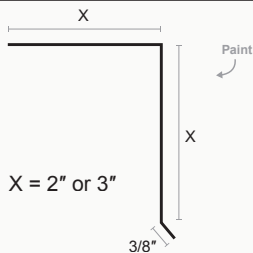

Corrugated Inside Corner

Eave Flashing

Style G Drip

Bull Nose Eave

Custom Eave

Drip Flashing

Peak Cap

Corrugated

Corrugated Z Metal Wall Lite

Corrugated C Metal

F and J Trim

Fascia Trim

Open Jamb

Corrugated Base Metal

Corrugated Head Trim

End Wall Flashing