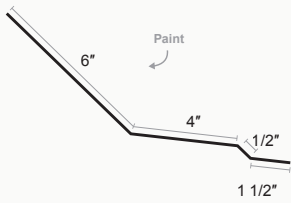

Corrugated

Pitch Break