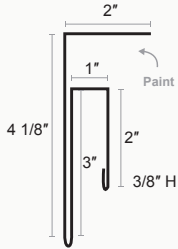

Corrugated Inside Corner

Eave Flashing

Style G Drip

Bull Nose Eave

Custom Eave

Drip Flashing

Peak Cap

Corrugated

Corrugated Z Metal Wall Lite

Corrugated C Metal

F and J Trim

Fascia Trim

Open Jamb

Corrugated Base Metal

Corrugated Head Trim

End Wall Flashing