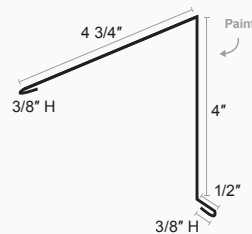

Corrugated Inside Corner

Eave Flashing

Style G Drip

Bull Nose Eave

Custom Eave

Drip Flashing

Peak Cap

Corrugated

Corrugated Z Metal Wall Lite

Corrugated C Metal

F and J Trim

Fascia Trim

Open Jamb

Corrugated Base Metal

Corrugated Head Trim

End Wall Flashing