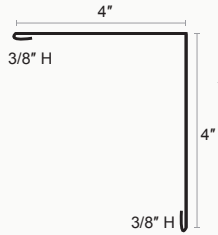

Metal America[®]
Roofing & Siding

Trim Profiles —

CORRUGATED

1-855-METALUS
(638-2587)

WWW.METALAMERICA.COM

SALES@METALAMERICA.COM

Corrugated

Corrugated Outside Corner

Corrugated Inside Corner

Eave Flashing

Style G Drip

Bull Nose Eave

Custom Eave

Drip Flashing

Peak Cap

Corrugated