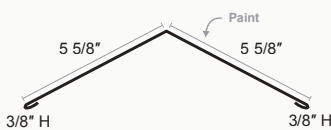

Corrugated Z Metal Wall Lite

Corrugated C Metal

F and J Trim

Fascia Trim

Open Jamb

Corrugated Base Metal

Corrugated Head Trim

End Wall Flashing

Corrugated

Pitch Break

Pitch Break_Reverse

Chimney Flashing

W Valley

Snow Break

Ridge Cap

Ridge Cap Low Profile